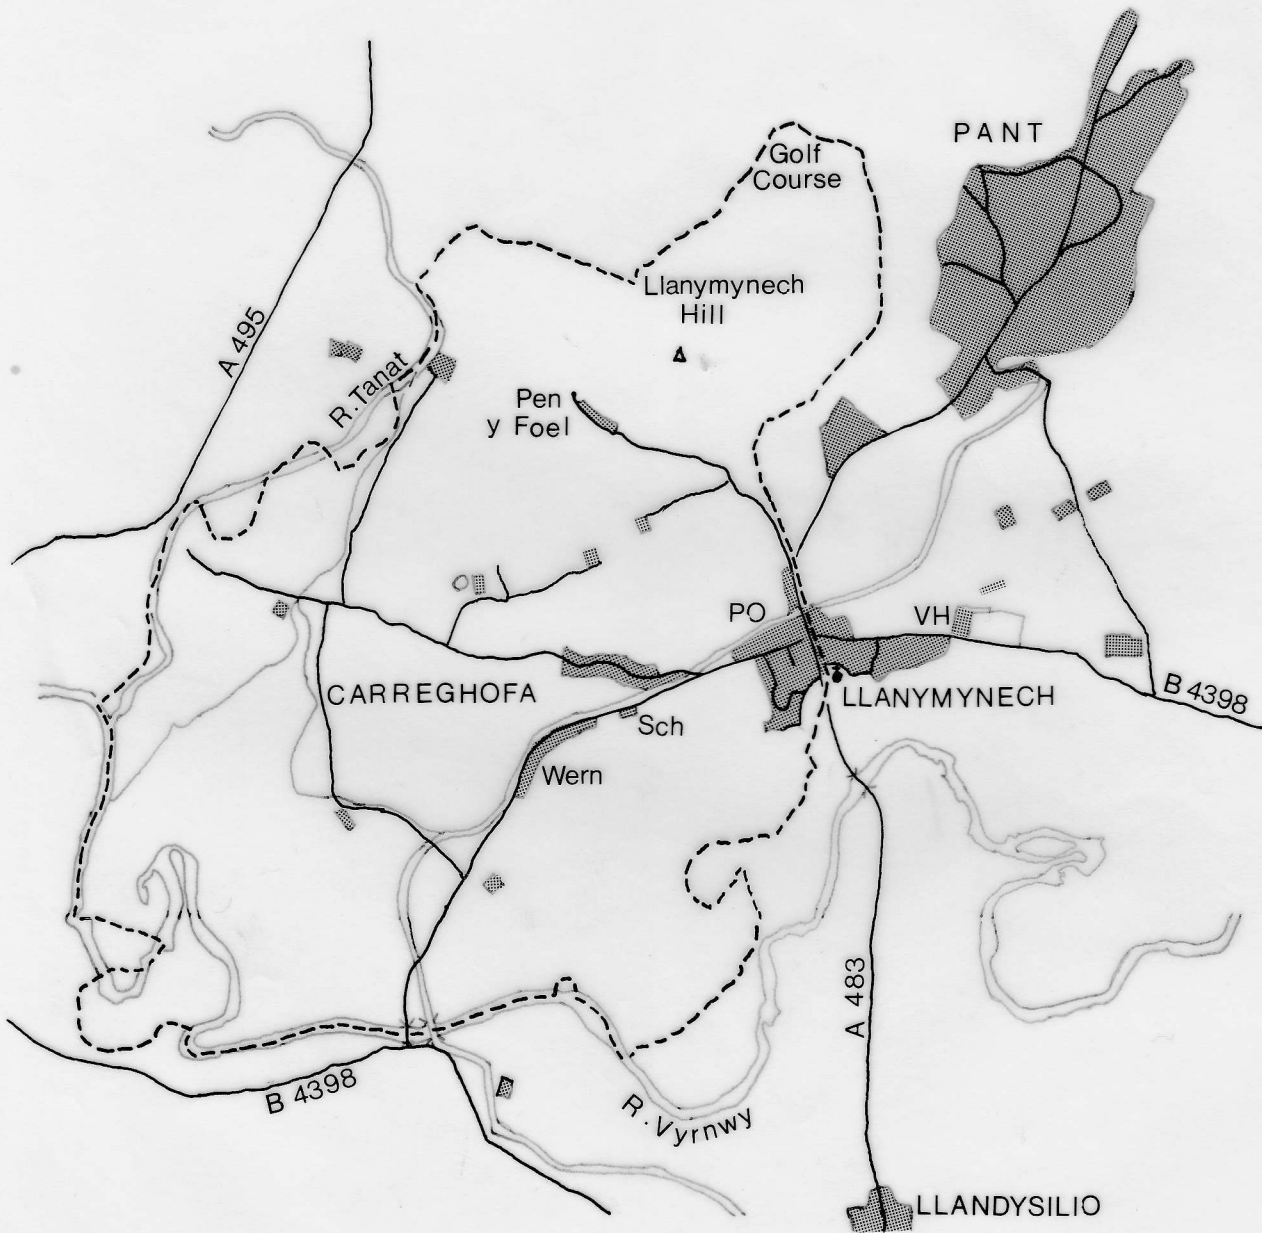

Scale 1:25 000

SJ 22 / 32

SJ 21 / 31

CARREGHOFA COMMUNITY

KEY

- Community Boundary	- Roads
- Built Up Area	- Canal
- Rivers	- Streams